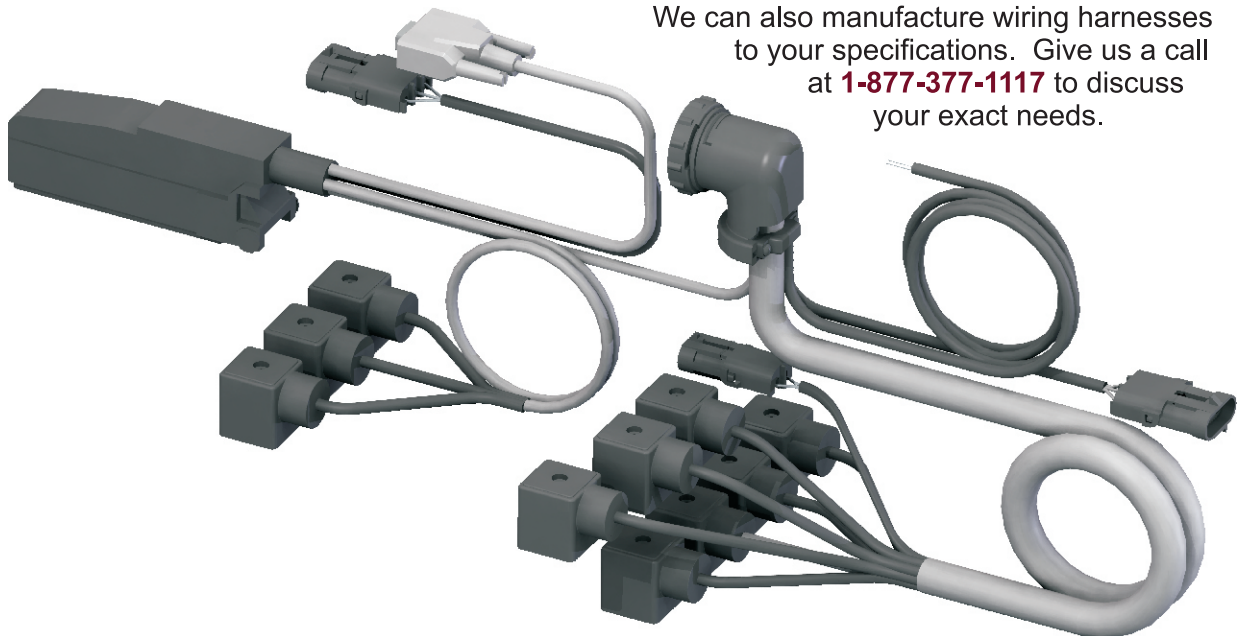

WIRE AND WIRE MANAGEMENT

Having the right wiring accessories at hand can greatly ease product installation, especially in the field. Scorpion can supply (in both large and small quantities) from stock a variety of wire and wire management products, including hookup wire, multi-conductor cable, retractile (coiled) cable, tie wraps, cable hold down clips, grommets, hole plugs, shrink tube, terminal strips, diodes, split loom and cord grips. The listed items are normally carried in inventory, and many others are available with very short lead times. For more details and specific part numbers, visit our website www.controlgrips.com/Wire.php.

TXL Hookup Wire

P. N. WR-01( ) -
X linked polyethylene jacket
14, 16, 18, 20, 22 gauge
Blk, Brn, Red, Orn, Yel, Grn,
Blu, Ppl, Wht

Scorpion Cable

P. N. WR-
PVC jacket
20, 22 gauge hi-flex
7, 9, 12, 15 conductors

Standard Cable

P. N. WR-   ( )-
PVC jacket
18, 20, 22, 24 gauge
12, 15, 18, 25 conductors

SJO Cable

P. N. WR-   ( )-
EDPM jacket
16, 18 gauge
2, 3, 4 conductors

SOOW Cable

P. N. WR-   ( )-
EDPM jacket
18 gauge
4, 8, 12 conductors

Retractile Cable

P. N. CC-
PVC jacket
23 gauge hi-flex
7, 12 conductors

We can also manufacture wiring harnesses to your specifications. Give us a call at **1-877-377-1117** to discuss your exact needs.